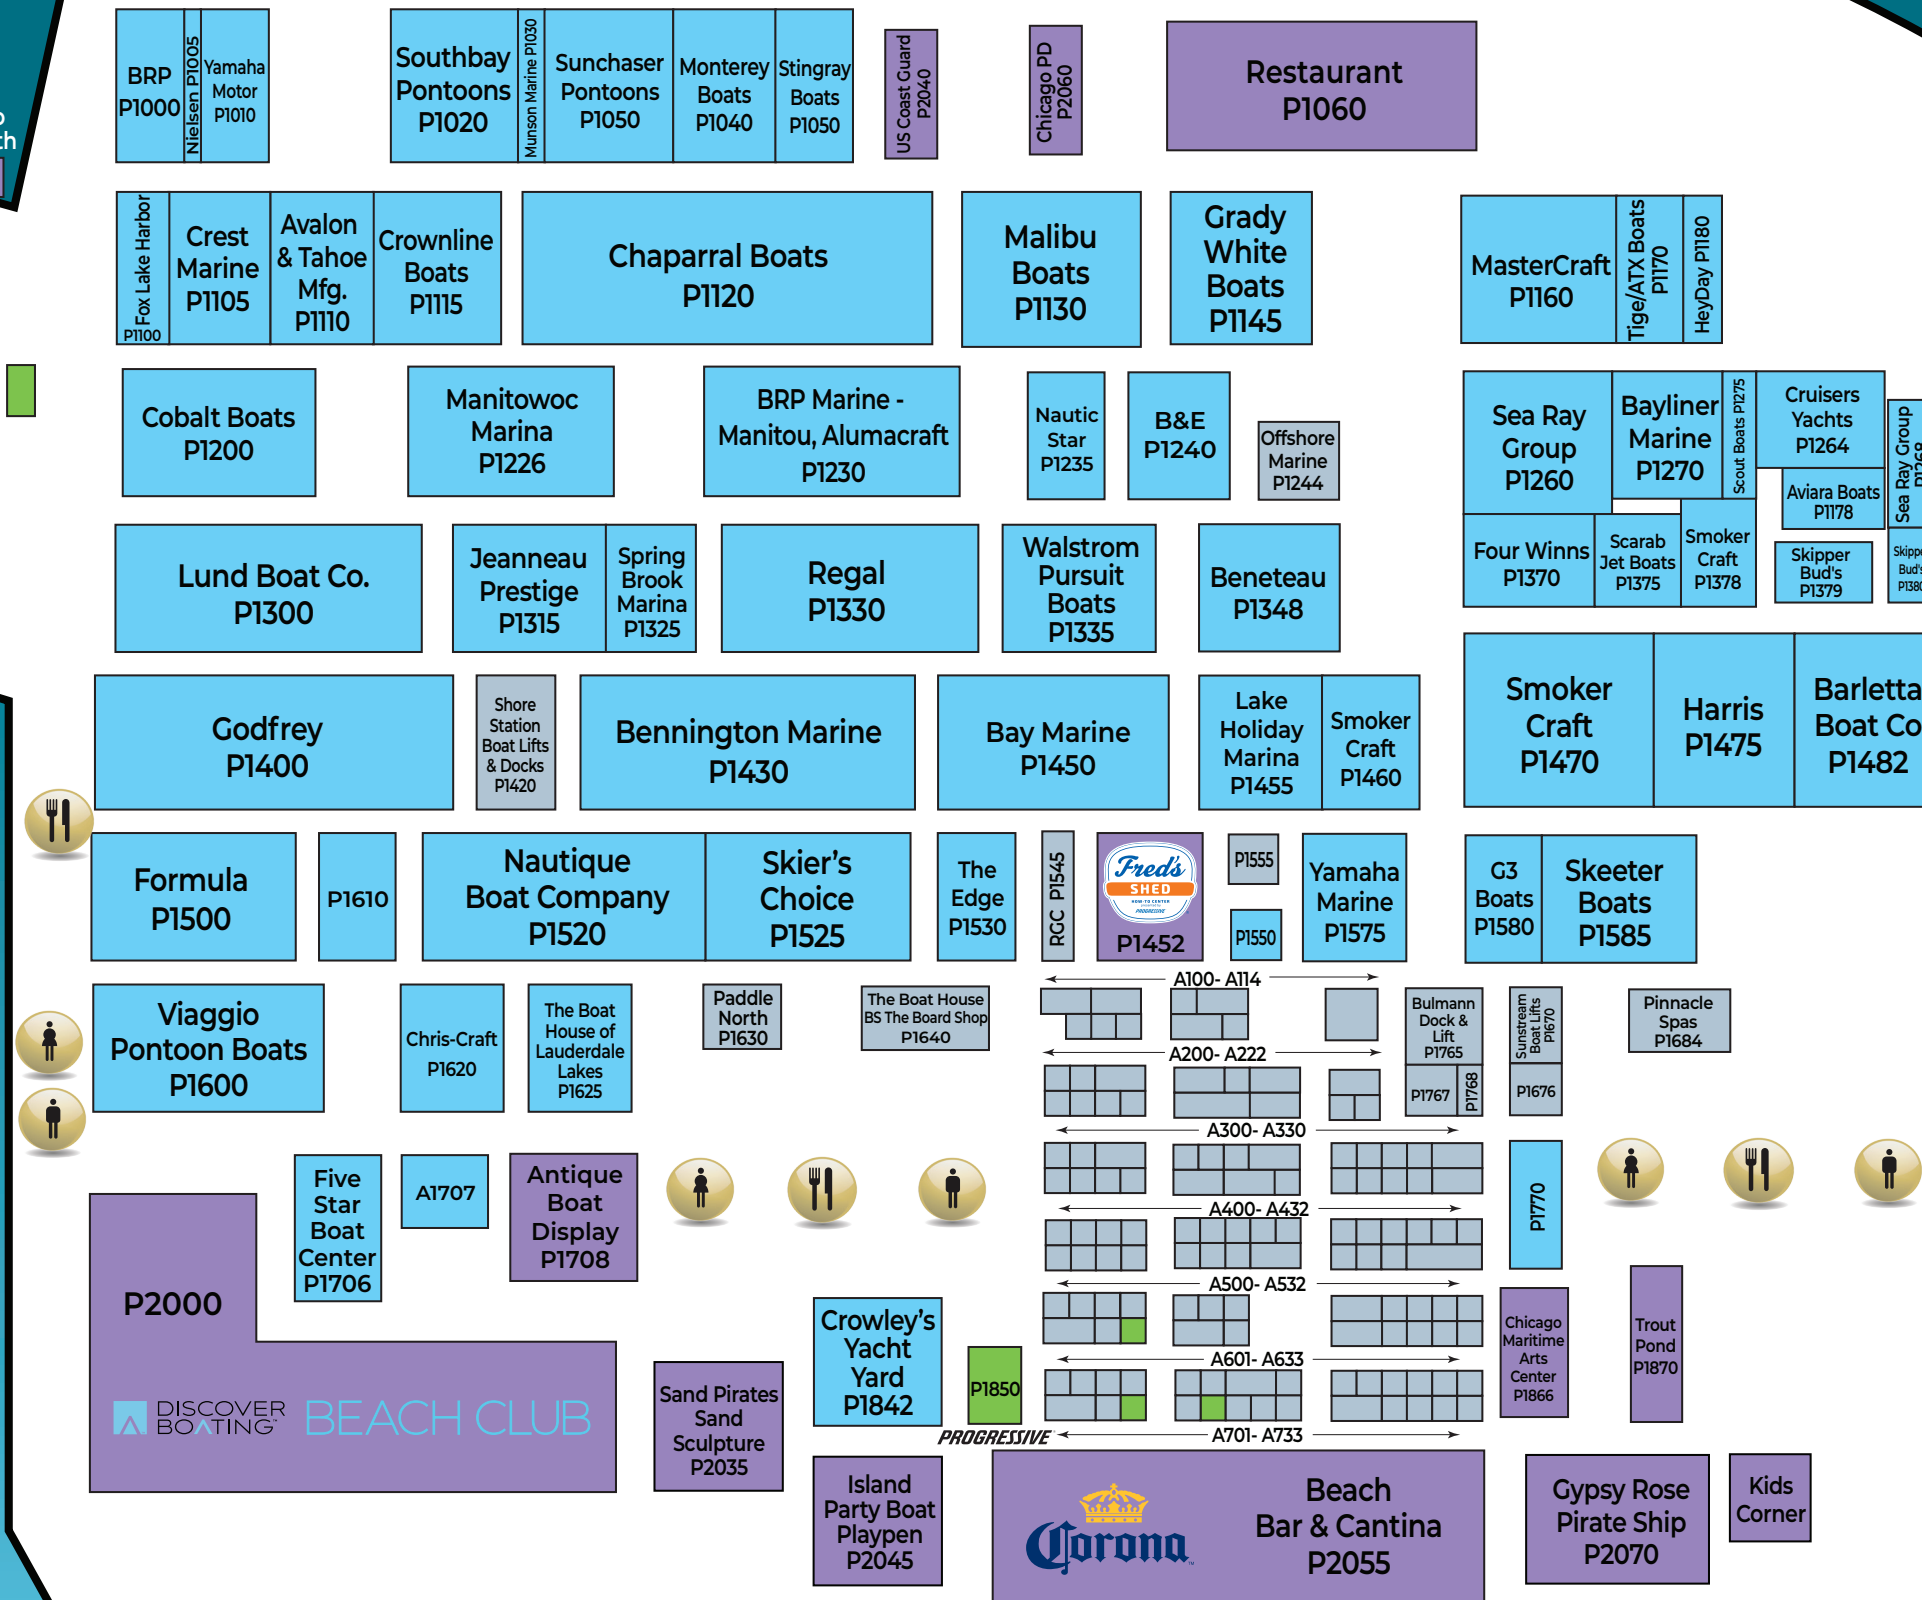

DISCOVER BOATING™ CHICAGO BOAT SHOW™

PROGRESSIVE®

ENTRANCE

Info Booth

Escalator to Show Office

KEY

- Restrooms
- Food Service
- Show Features
- Show Sponsors
- Boats
- Accessories